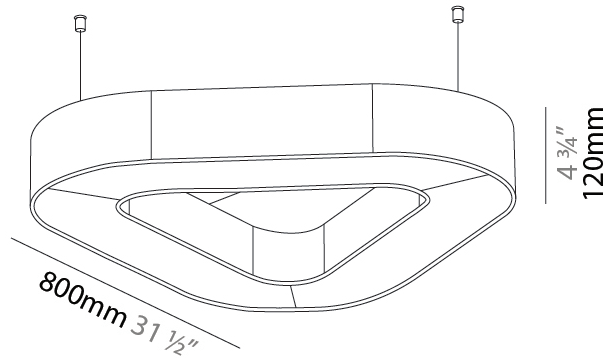

GENERAL

Series: Victory Acoustic
Partner: Prolicht
Division: Architectural
Installation: Suspension
Product Type: Acoustic
Mounting Location: Ceiling
Light Distribution: Direct

PHYSICAL

Shape: Round
Length (mm): 800
Length (in): 31 1/2
Width (mm): 752
Width (in): 29 5/8
Height (mm): 120
Height (in): 4 3/4

Diffuser: [PMMA - Opal / Micro-Prism](#)
Fixture Finish: [SSR / BKV / CWI / CRY / HAB / UFT / ITA / RUA / FTG / MYG / LOD / PUS / FRO / FUP / KIA / POP / BLS / SPG / MEY / GOH / CHC / COM / ABZ / JAG / OBR / MOS / ROR](#)

Acoustic Finish: [SFW / CYW / SEE / SYN / MTS / PMB / TTN / CYB / STO / DPE / BES / SHB / ARE / ANE / VRD / CRF](#)

Fixture Material: Aluminum
Primary Material: Acoustic
Cable Details: 2000mm / 78 3/4" or 6000mm / 236 1/4" Transparent Cable

ELECTRICAL

Lamp Type: LED (Zhaga Standard)
Input Wattage (W): 44.1
Total Output Wattage (W): 40
Dimming: [Non-Dimmable](#)
Driver Included: Yes
Driver Location: Integrated
Driver Type: Constant Current - Universal
Driver Class: Class 2
Input Voltage (V): 120 - 277

LED

Color Temperature (°K): [2700 / 3000 / 3500 / 4000](#)
Max. Delivered Lumen (lm): Max. 4433
Nominal Lumen (lm): Max. 6045
CRI: >90 CRI
Lamp Life (hrs): 50000

OPTICAL

RATINGS AND CERTIFICATIONS

Certified By: CSA Certified to UL and CSA Standards
IP rating: IP20